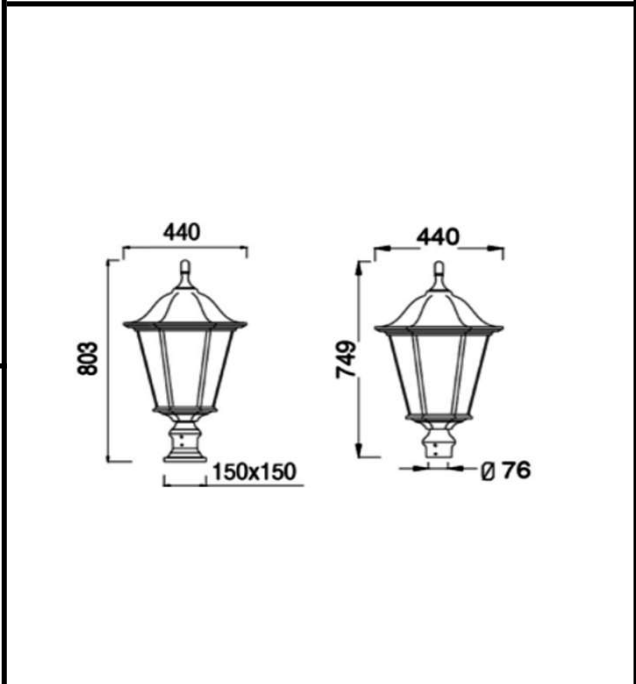

Sovitron Interior Pvt.Ltd.

<b>Model Name</b>	FLASH-1023 Post Top/DL-OYS-1023-45
<b>Description</b>	Post Top

Technical description	Image
-----------------------	-------

<b>Dimension</b>	Dia=440mm,H=749mm Dia=440mm,H=803mm
<b>Frame</b>	Aluminium Die-cast
<b>Color Tempertaure</b>	4000K
<b>Power</b>	45W
<b>Total Luminous Flux</b>	4050 lm
<b>Efficacy</b>	90 lm/W
<b>IP rating</b>	65
<b>Color Rendering</b>	≥80
<b>Mounting</b>	Pole Mounted
<b>Optics</b>	Clear glass
<b>Dimming</b>	NON-Dimmable
<b>Operating Voltage</b>	100V-240V
<b>Standard Lifetime</b>	L70 minimum at 50,000 burning hours

**Dimension diagram**

**Remarks:-**

**Address: Plot #7 Saroorpur-Nangla Industrial Area,Ballabhgarh-Sohna Road,Faridabad-121005**  
**Email: info@sovitron.com**